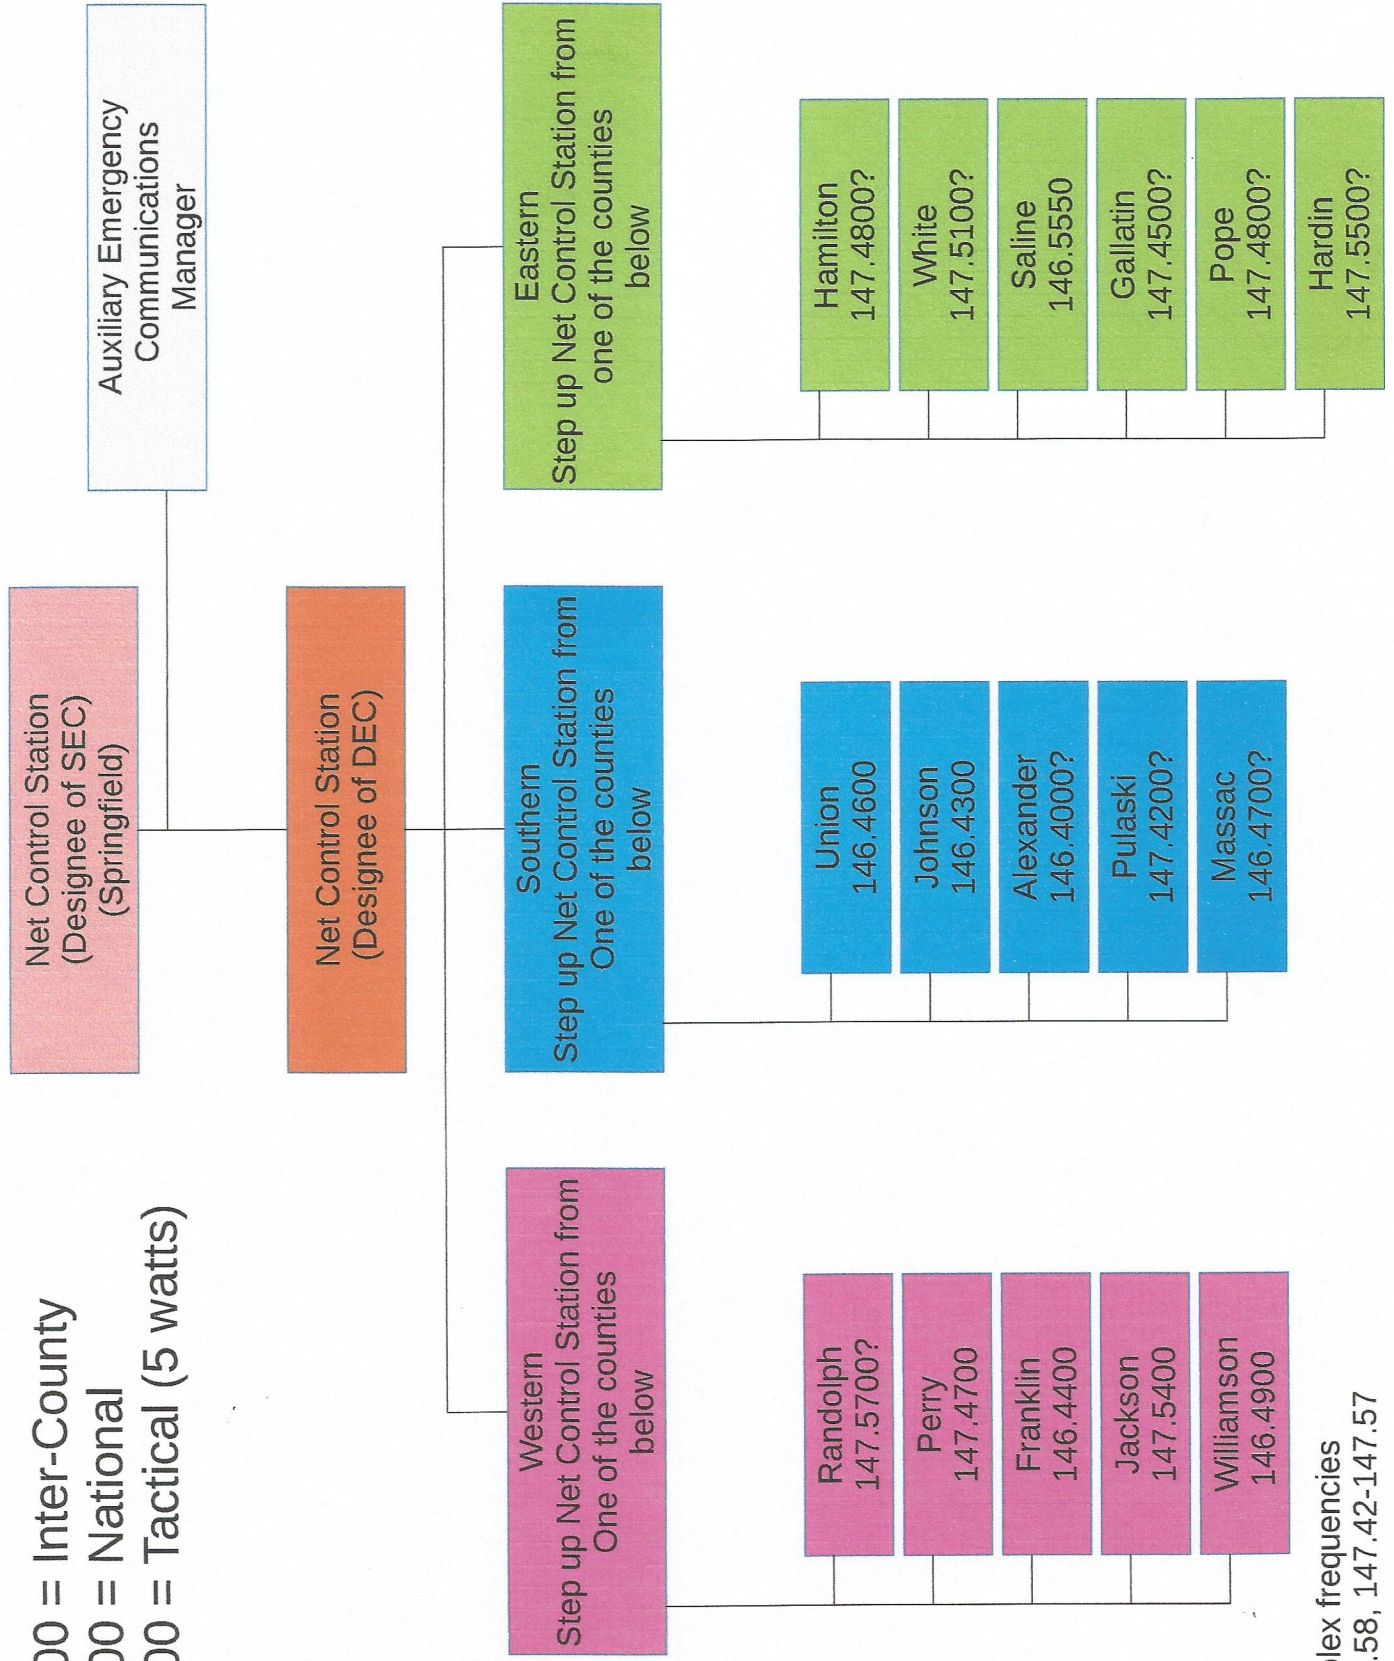

SET 4/27/2019

146.5800 = Inter-County

146.5200 = National

147.4200 = Tactical (5 watts)

2 meter simplex frequencies
146.400-146.58, 147.42-147.57