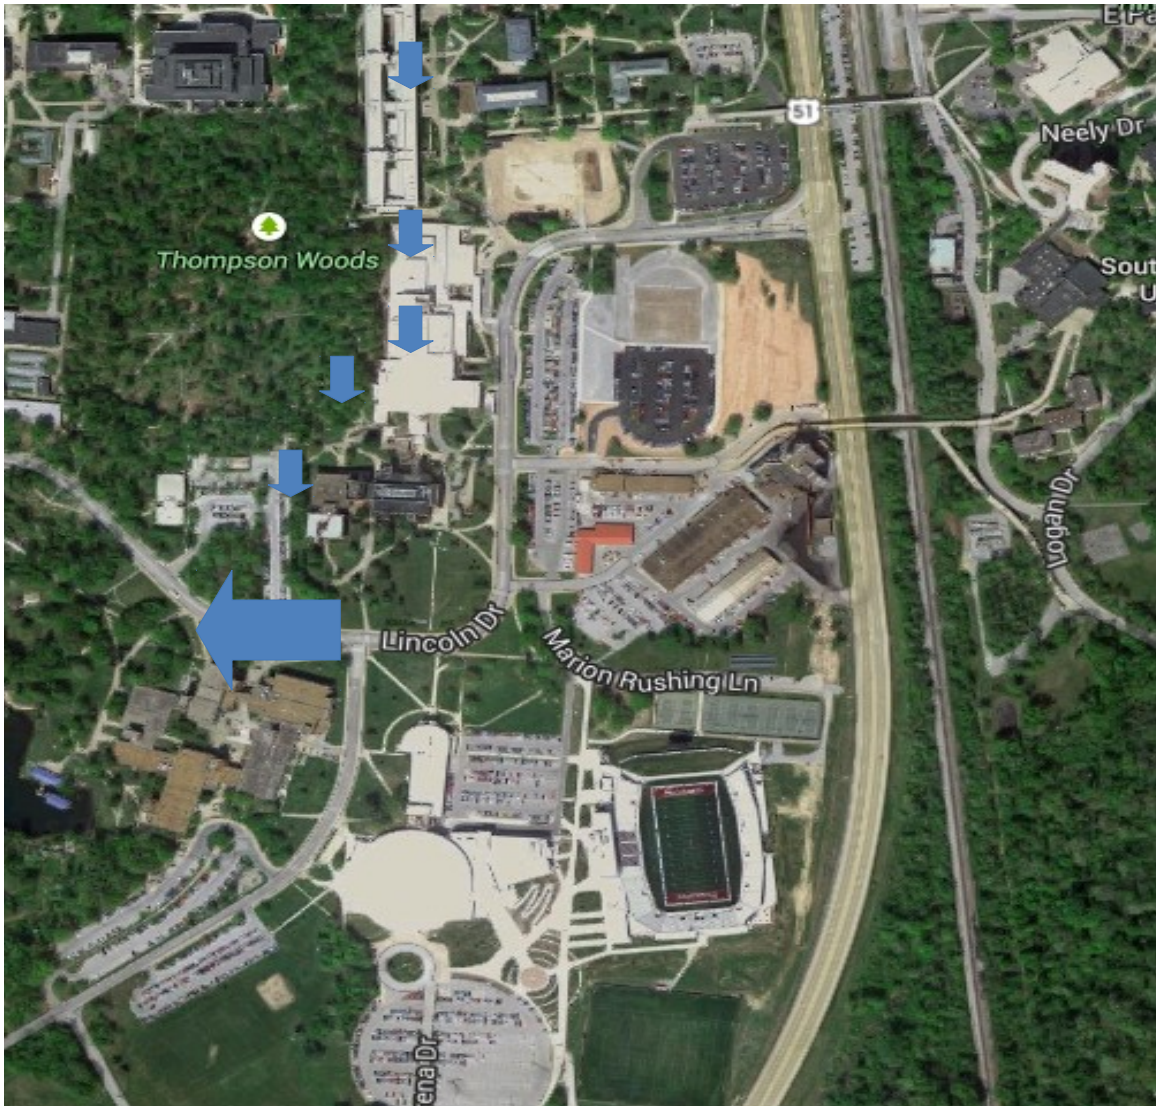

South on US 51. Turn right at Lincoln Drive (stoplight). Follow Lincoln Drive around the curve to Douglas Drive. Turn left. Engineering Building is right there. Park in the lot behind the building across the street from the basketball arena/

Ham testing April 4 th , 2015 At 9 AM
at SIU Engineering Building Room
Number D102

Ham testing April 4 th , 2015 At 9 AM
at SIU Engineering Building Room
Number D102